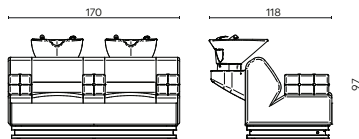

ACCESSORI / ACCESSORIES

Illuminazione
Light

Mixer termostatico
Thermost. water mixer

Vaschetta di servizio
Link bowl