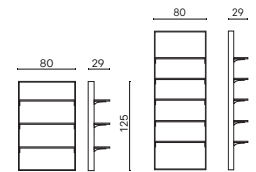

EXPO LIGHT

Cod. 885 - Cod.889I

IMAGES
P. 144

illuminazione inclusa
Lighting included

EXPO LIGHT

129