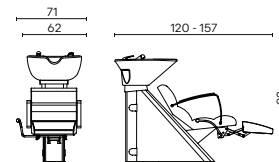

Cod.410P

MODELLI / MODELS

Relax
Relax

ACCESSORI / ACCESSORIES

Mixer antigoccia
Drip-proof water mixer

Mixer termostatico
Thermost. water mixer

Mobile di servizio
Intermediate cabinet

Braccioni rivestiti
Padded armrests