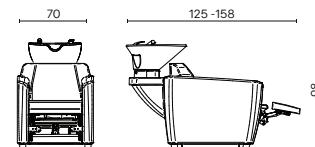

ZONE WASH

Cod.531P

SKAI
P. 147

MODELLI / MODELS

Fisso
Fix

Relax
Relax

Jet
Jet

ACCESSORI / ACCESSORIES

Pedaliera Up/Down
Foot control Up/Down

Pedaliera Jet
Jet foot control

Mixer termostatico
Thermost. water mixer

Vaschetta di servizio
Link bowl