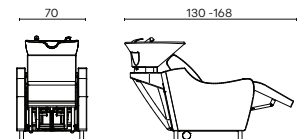

WEN FIRST

Cod.546P

SKAI
P. 147

MODELLI / MODELS

Relax
Relax

Jet
Jet

ACCESSORI / ACCESSORIES

Pedaliera Up/Down
Foot control Up/Down

Pedaliera Jet
Jet foot control

Mixer termostatico
Thermost. water mixer

Vaschetta di servizio
Link bowl