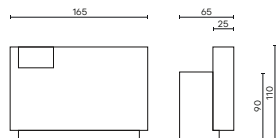

DOMINO

Cod.669N.L

COLORI STANDARD /
STANDARD COLORS

Bianco lucido
Gloss white

Nero lucido
Gloss black

120

DOMINO

TEKA

Cod.665B

Illuminazione inclusa
Lighting included

WOOD
P. 152

COLORI STANDARD /
STANDARD COLORS

Bianco lucido
Gloss white

Nero lucido
Gloss black

TEKA