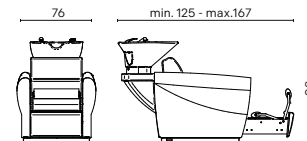

CAMACHO PEDICHARM Cod. 536.11

MODELLI / MODELS

SKAI
P. 147

Fisso
Fix

ACCESSORI / ACCESSORIES

Mixer termostatico
Thermost. water mixer

Vaschetta di servizio
Link bowl

MR. PAUL RELAX