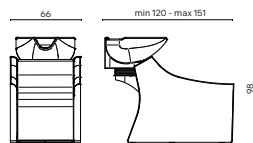

BYRON

Cod.501

MODELLI / MODELS

SKAI
P. 147

ACCESSORI / ACCESSORIES

- Pedaliera Up/Down
  Foot control Up/Down
- Pedaliera Jet
  Jet foot control
- Mixer termostatico
  Thermost. water mixer