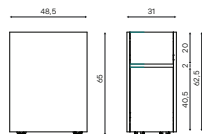

Cod.664

Carrello per lettino fable in legno con ruote e struttura di contenimento (solo per Fable).
Wooden trolley on wheels with containment structure (only for Fable).