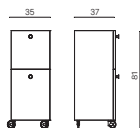

HIGHLINE

Cod. 898

ACCESSORI /ACCESSORIES

Portaphon
Hair dryer holder

HIGHLINE

WALLY

Cod. 661.3

WALLY