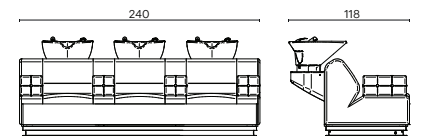

ACCESSORI / ACCESSORIES

Illuminazione
Light

Mixer termostatico
Thermost. water mixer

Vaschetta di servizio
Link bowl