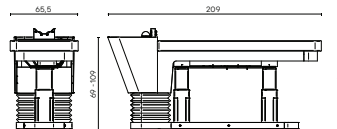

FABLE LIFT

Cod.551

SKAI
P. 147

ESPERIENZA OLISTICA

FABLE LIFT È IL LETTINO ESCLUSIVO PER
HEAD SPA. PER CHI CERCA UN'ESPERIENZA
DI BENESSERE IN SALONE.

EXPERIENCE HOLISTIC

*FABLE LIFT IS THE EXCLUSIVE HEAD SPA BED
FOR THOSE SEEKING A SALON WELLNESS
EXPERIENCE.*

GUARDA
IL VIDEO

WATCH
THE VIDEO

66 - 106 CM

ACCESSORI / ACCESSORIES

MOT

JET

JET PLUS

THERMIC