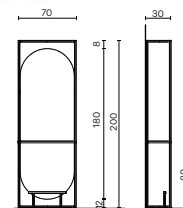

COLORE STANDARD /
STANDARD COLOR

Argilla
Clay