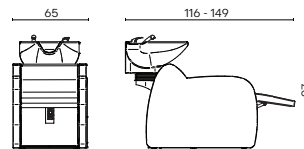

ACCESSORI / ACCESSORIES

Mixer termostatico
Thermost. water mixer