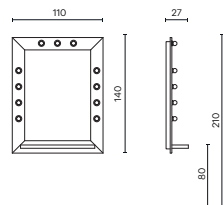

MAGNUM

Cod.847.F

MODELLI/MODELS

ACCESSORI /ACCESSORIES

illuminazione
Light

MAGNUM