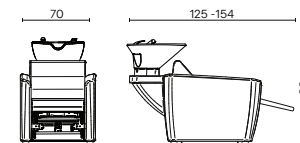

ZONE WASH PRO

Cod.541

SKAI
P. 147

MODELLI / MODELS

ACCESSORI / ACCESSORIES

Pedaliere Up/Down
Foot control Up/Down

Pedaliere Jet
Jet foot control

Mixer termostatico
Thermost. water mixer

Vaschetta di servizio
Link bowl