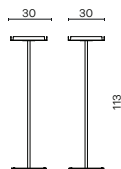

LINK

Cod. 203