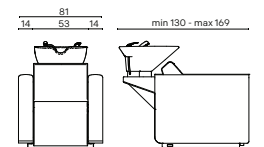

TRESOR FIRST

Cod.510P

SKAI
P. 147

MODELLI / MODELS

ACCESSORI / ACCESSORIES

Pedaliera Up/Down
Foot control Up/Down

Pedaliera Jet
Jet foot control

Mixer termostatico
Thermost. water mixer

Bracciolo SLIM
Armrest SLIM

Bracciolo MID
Armrest MID