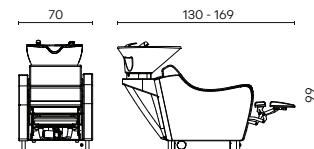

WEN OPTIMA

Cod.519B

MODELLI / MODELS

Fisso
Fix

Relax
Relax

Jet
Jet

ACCESSORI / ACCESSORIES

Pedaliera Up/Down
Foot control Up/Down

Pedaliera Jet
Jet foot control

Mixer termostatico
Thermost. water mixer

Vaschetta di servizio
Link bowl