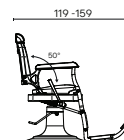

COLORI /COLORS

Bianco lucido
Gloss white

Nero lucido
Gloss black