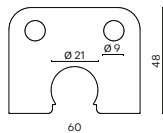

Cod.107.5

Cuscino a trapezio in memory foam.
Memory foam trapezoidal headrest pillow.

Cod.N

Vasca in ceramica di colore nero.
Black ceramic basin.

Cod.155

Tray-regular tavolozza trattamenti completa di ciotole.
Tray-regular, palette for treatments complete with bowls.