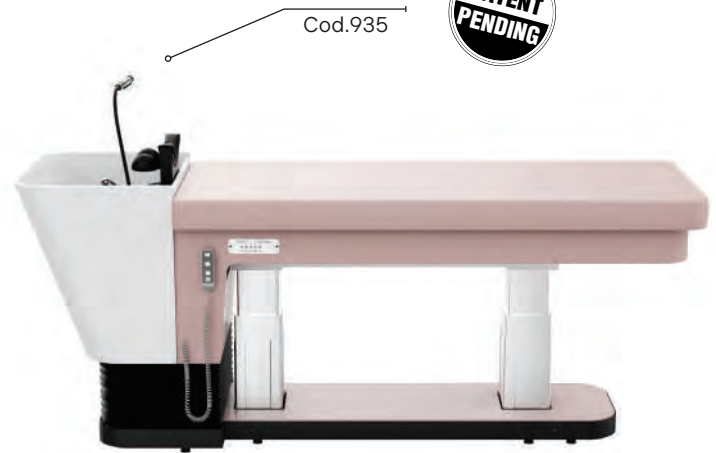

NEW

GUARDA
IL VIDEO

WATCH
THE VIDEO

RAIN

Cod.935