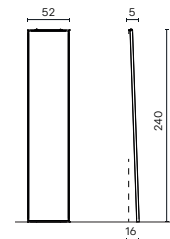

SWAG

Cod.956

ACCESSORI /ACCESSORIES

Portaphon estraibile
Retractable hair dryer holder

SWAG

III