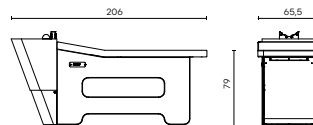

ACCESSORI / ACCESSORIES

MOT

JET

JET PLUS

THERMIC

VERSIONI/VERSIONS

Cod. 550
Spalla basic
Basic sides

Cod. 550 + LED + MOT + JET
Spalla basic con luce, schienale comfort
Basic sides with lighting, comfort backrest