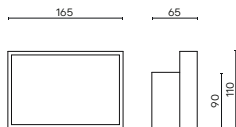

BIG PARTY

Cod.656N.L

illuminazione inclusa
Lighting included

COLORI STANDARD /
STANDARD COLORS

 Nero lucido
Gloss black

BIG PARTY IMAGE

Cod.656N.LI

illuminazione inclusa
Lighting included