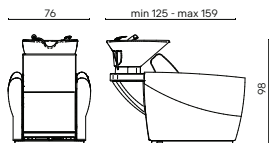

CAMACHO

Cod.536

MODELLI / MODELS

Fisso
Fix

Relax
Relax

Jet
Jet

ACCESSORI / ACCESSORIES

Pedaliere Up/Down
Foot control Up/Down

Pedaliere Jet
Jet foot control

Mixer termostatico
Thermost. water mixer

Vaschetta di servizio
Link bowl