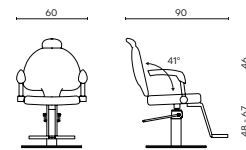

VANITY

Cod.47RP.103

ACCESSORI /ACCESSORIES

- Cuscino bimbo
  Cushion for children

- Scivolo lavabo
  Plastic groove