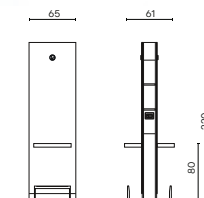

MODELLI/MODELS