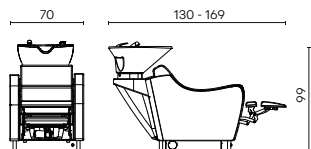

Jet
Jet

ACCESSORI / ACCESSORIES

 Pedaliera Up/Down
Foot control Up/Down

 Pedaliera Jet
Jet foot control

 Mixer termostatico
Thermost. water mixer

 Vaschetta di servizio
Link bowl

WEN FIRST

Cod.546P