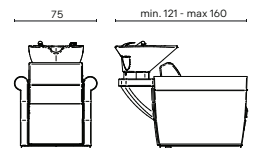

LONDRA WASH

Cod.547

MODELLI / MODELS

Cod. 547

COD. 547 + OPTIMA

ACCESSORI / ACCESSORIES