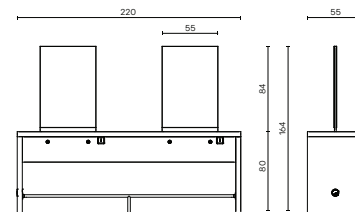

Portaphon estraibile
Retractable hair dryer holder

SWAG

III

TALK

Cod.629

WOOD
P. 152

COLORI / COLORS

 Nero opaco
Matt black