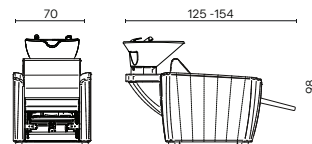

Jet
Jet

ACCESSORI / ACCESSORIES

Pedaliera Up/Down
Foot control Up/Down

Pedaliera Jet
Jet foot control

Mixer termostatico
Thermost. water mixer

Vaschetta di servizio
Link bowl

ZONE WASH

Cod.531P