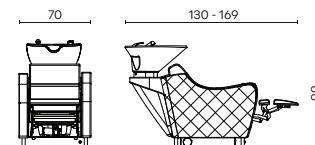

WEN OPTIMA

Cod.519B

MODELLI / MODELS

Fisso
Fix

Relax
Relax

Jet
Jet

ACCESSORI / ACCESSORIES

 Pedaliera Up/Down
Foot control Up/Down