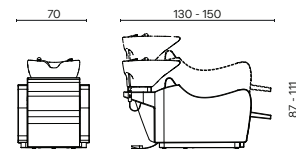

Relax
Relax

Jet
Jet

ACCESSORI / ACCESSORIES

Pedaliere Up/Down
Foot control Up/Down

Pedaliere Jet
Jet foot control

Mixer termostatico
Thermost. water mixer

WEN PEDICHARM

Cod.519.11